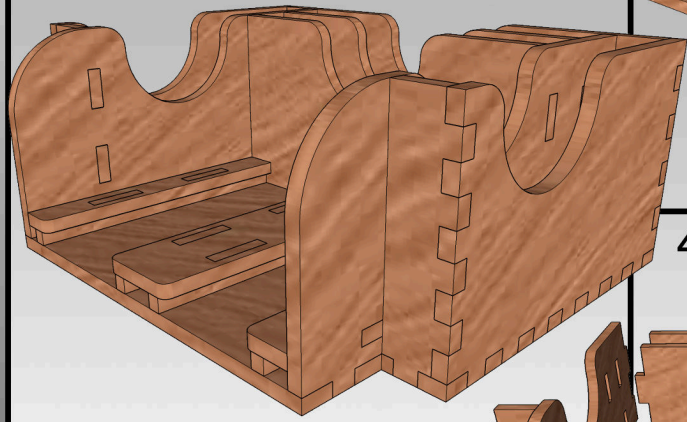

The Entrance (Heroes)