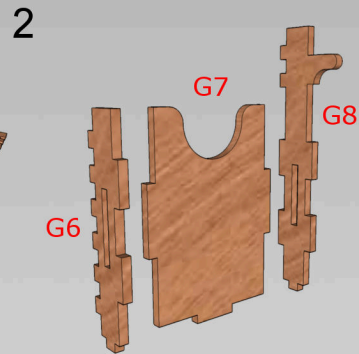

Assembly Instructions

The Great Hall (Bosses)